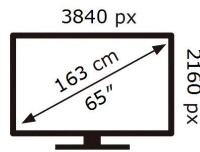

ENERGY

SAMSUNG

GQ65LS03AAU

124 kWh/1000h

ABCDEF **G**

195 kWh/1000h

2019/2013