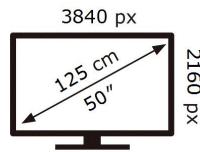

ENERGY

SAMSUNG

GQ50QN94AAT

65 kWh/1000h

ABCDEF **G**

130 kWh/1000h

2019/2013