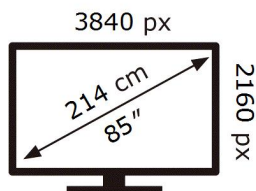

ENERG

SAMSUNG

GQ85Q70AAT

141 kWh/1000h

ABCDEF **G**

299 kWh/1000h

2019/2013