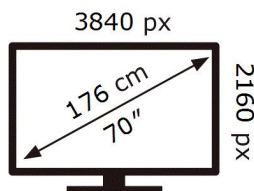

ENERG 

SAMSUNG

UE70AU8000K

154 kWh/1000h

ABCDEF **G**

251 kWh/1000h

2019/2013