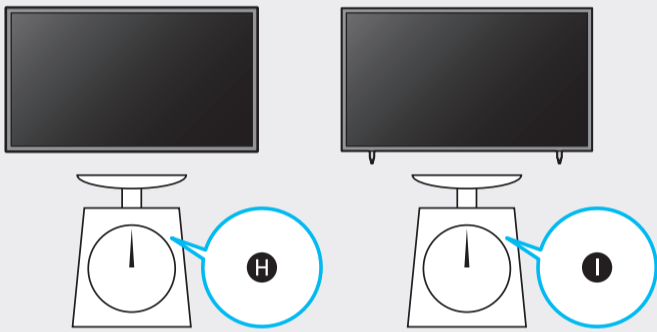

5

6

	A	B	C	D	E	F	G	H	I
43LS03A 43LSA03	38.2 inches (969.5 mm) (96.95 cm)	22.0 inches (557.8 mm) (55.78 cm)	1.0 inches (24.9 mm) (2.49 cm)	23.3 inches (591.9 mm) (59.19 cm)	24.3 inches (616.9 mm) (61.69 cm)	7.7 inches (196.8 mm) (19.68 cm)	42.5 inches (108 cm)	19.0 lbs (8.6 kg)	19.6 lbs (8.9 kg)
50LS03A 50LSA03	44.3 inches (1124.1 mm) (112.41 cm)	25.4 inches (644.9 mm) (64.49 cm)	1.0 inches (24.9 mm) (2.49 cm)	26.7 inches (679.2 mm) (67.92 cm)	27.7 inches (704.2 mm) (70.42 cm)	9.0 inches (227.8 mm) (22.78 cm)	49.5 inches (125 cm)	26.0 lbs (11.8 kg)	26.9 lbs (12.2 kg)

	VESA A x B (mm)	C (mm)	D x 4
43LS03A 43LSA03	200 x 200	9-11	M8
50LS03A 50LSA03		10-12	

SAMSUNG

QUICK SETUP GUIDE
GUIDE D'INSTALLATION RAPIDE
GUÍA RÁPIDA DE CONFIGURACIÓN
GUIA RÁPIDO DE INSTALAÇÃO
KURZANLEITUNG ZUR KONFIGURATION
GUIDA DI INSTALLAZIONE RAPIDA