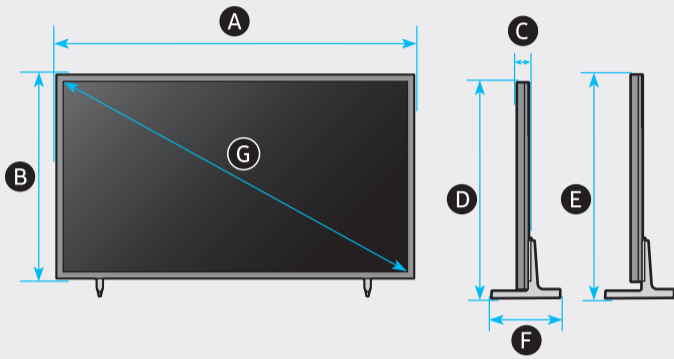

5

6

	A	B	C	D	E	F	G	H	I
43LS03A 43LSA03	38.2 inches (969.5 mm) (96.95 cm)	22.0 inches (557.8 mm) (55.78 cm)	1.0 inches (24.9 mm) (2.49 cm)	23.3 inches (591.9 mm) (59.19 cm)	24.3 inches (616.9 mm) (61.69 cm)	7.7 inches (196.8 mm) (19.68 cm)	42.5 inches (108 cm)	19.0 lbs (8.6 kg)	19.6 lbs (8.9 kg)
50LS03A 50LSA03	44.3 inches (1124.1 mm) (112.41 cm)	25.4 inches (644.9 mm) (64.49 cm)	1.0 inches (24.9 mm) (2.49 cm)	26.7 inches (679.2 mm) (67.92 cm)	27.7 inches (704.2 mm) (70.42 cm)	9.0 inches (227.8 mm) (22.78 cm)	49.5 inches (125 cm)	26.0 lbs (11.8 kg)	26.9 lbs (12.2 kg)

	VESA A x B (mm)	C (mm)	D x 4
43LS03A 43LSA03	200 x 200	9-11	M8
50LS03A 50LSA03		10-12	

SAMSUNG

QUICK SETUP GUIDE
GUIDE D'INSTALLATION RAPIDE
GUÍA RÁPIDA DE CONFIGURACIÓN
GUIA RÁPIDO DE INSTALAÇÃO
KURZANLEITUNG ZUR KONFIGURATION
GUIDA DI INSTALLAZIONE RAPIDA

BN68-12588A-01

43"

50"

1

2

2-1

2-2

3