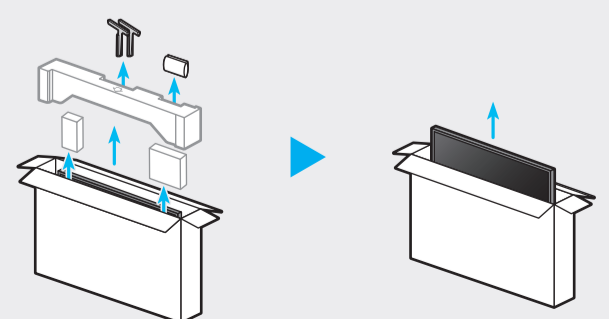

5

6

	A	B	C	D	E	F	G	H	I
43LS03A 43LSA03	38.2 inches (969.5 mm) (96.95 cm)	22.0 inches (557.8 mm) (55.78 cm)	1.0 inches (24.9 mm) (2.49 cm)	23.3 inches (591.9 mm) (59.19 cm)	24.3 inches (616.9 mm) (61.69 cm)	7.7 inches (196.8 mm) (19.68 cm)	42.5 inches (108 cm)	19.0 lbs (8.6 kg)	19.6 lbs (8.9 kg)
50LS03A 50LSA03	44.3 inches (1124.1 mm) (112.41 cm)	25.4 inches (644.9 mm) (64.49 cm)	1.0 inches (24.9 mm) (2.49 cm)	26.7 inches (679.2 mm) (67.92 cm)	27.7 inches (704.2 mm) (70.42 cm)	9.0 inches (227.8 mm) (22.78 cm)	49.5 inches (125 cm)	26.0 lbs (11.8 kg)	26.9 lbs (12.2 kg)

	VESA A x B (mm)	C (mm)	D x 4
43LS03A 43LSA03	200 x 200	9-11	M8
50LS03A 50LSA03		10-12	

SAMSUNG

QUICK SETUP GUIDE
GUIDE D'INSTALLATION RAPIDE
GUÍA RÁPIDA DE CONFIGURACIÓN
GUIA RÁPIDO DE INSTALAÇÃO
KURZANLEITUNG ZUR KONFIGURATION
GUIDA DI INSTALLAZIONE RAPIDA

BN68-12588A-01

43"

50"