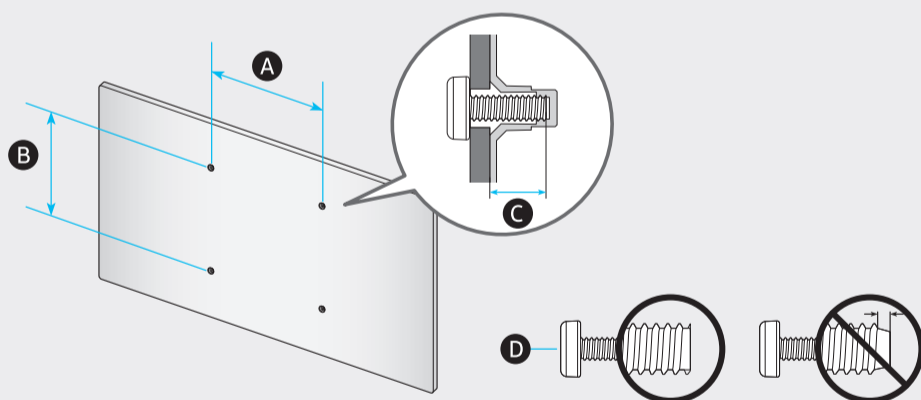

5

6

	A	B	C	D	E	F	G	H	I
43LS03A 43LSA03	38.2 inches (969.5 mm) (96.95 cm)	22.0 inches (557.8 mm) (55.78 cm)	1.0 inches (24.9 mm) (2.49 cm)	23.3 inches (591.9 mm) (59.19 cm)	24.3 inches (616.9 mm) (61.69 cm)	7.7 inches (196.8 mm) (19.68 cm)	42.5 inches (108 cm)	19.0 lbs (8.6 kg)	19.6 lbs (8.9 kg)
50LS03A 50LSA03	44.3 inches (1124.1 mm) (112.41 cm)	25.4 inches (644.9 mm) (64.49 cm)	1.0 inches (24.9 mm) (2.49 cm)	26.7 inches (679.2 mm) (67.92 cm)	27.7 inches (704.2 mm) (70.42 cm)	9.0 inches (227.8 mm) (22.78 cm)	49.5 inches (125 cm)	26.0 lbs (11.8 kg)	26.9 lbs (12.2 kg)

	VESA A x B (mm)	C (mm)	D x 4
43LS03A 43LSA03	200 x 200	9-11	M8
50LS03A 50LSA03		10-12	

SAMSUNG

QUICK SETUP GUIDE
GUIDE D'INSTALLATION RAPIDE
GUÍA RÁPIDA DE CONFIGURACIÓN
GUIA RÁPIDO DE INSTALAÇÃO
KURZANLEITUNG ZUR KONFIGURATION
GUIDA DI INSTALLAZIONE RAPIDA

BN68-12588A-01

43"

50"

1

2

2-1

2-2

3