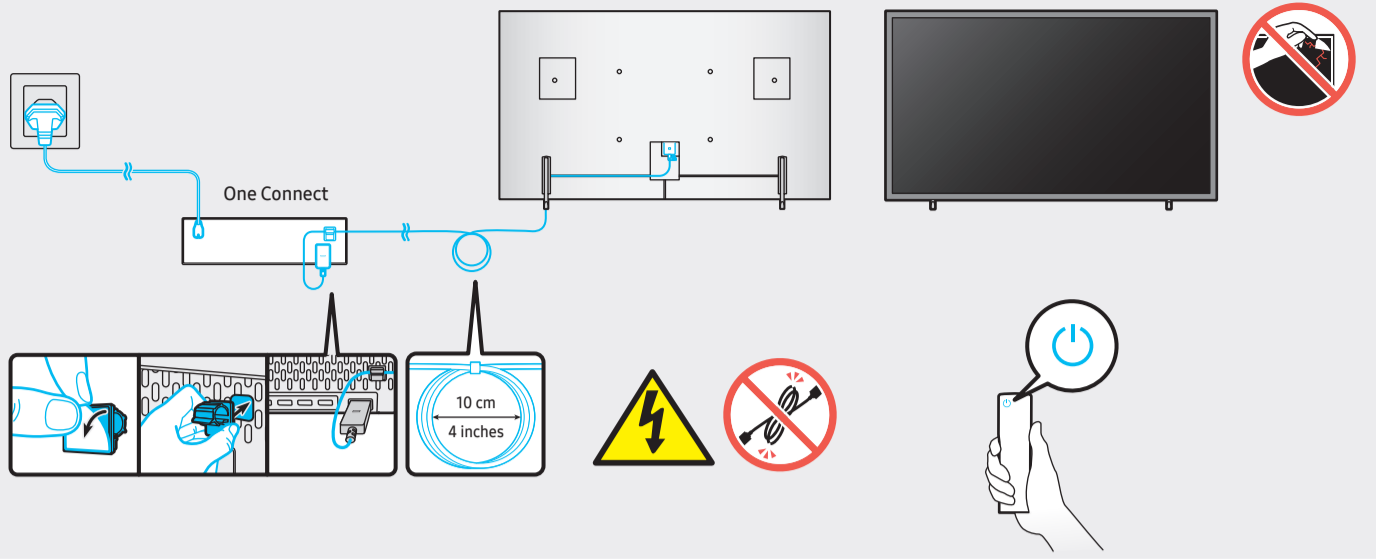

6

	A	B	C	D	E	F	G	H	I
43LS03A 43LSA03	38.2 inches (969.5 mm) (96.95 cm)	22.0 inches (557.8 mm) (55.78 cm)	1.0 inches (24.9 mm) (2.49 cm)	23.3 inches (591.9 mm) (59.19 cm)	24.3 inches (616.9 mm) (61.69 cm)	7.7 inches (196.8 mm) (19.68 cm)	42.5 inches (108 cm)	19.0 lbs (8.6 kg)	19.6 lbs (8.9 kg)
50LS03A 50LSA03	44.3 inches (1124.1 mm) (112.41 cm)	25.4 inches (644.9 mm) (64.49 cm)	1.0 inches (24.9 mm) (2.49 cm)	26.7 inches (679.2 mm) (67.92 cm)	27.7 inches (704.2 mm) (70.42 cm)	9.0 inches (227.8 mm) (22.78 cm)	49.5 inches (125 cm)	26.0 lbs (11.8 kg)	26.9 lbs (12.2 kg)