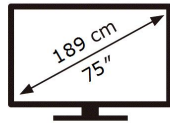

ENERGY

SAMSUNG

QE75QN900AT

308 kWh/1000h

ABCDEF **G**

495 kWh/1000h

7680 px

4320 px