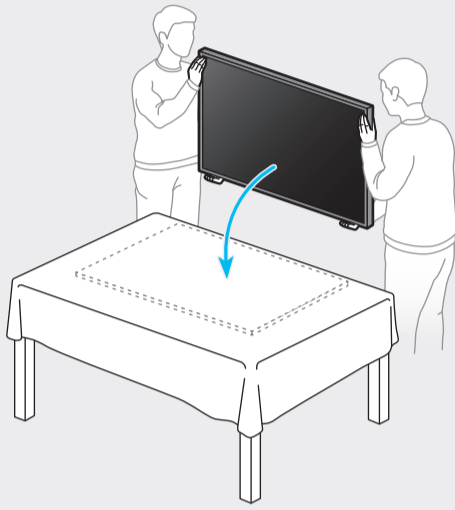

BN68-11606A-04

		USB
		OPTICAL
		HDMI (eARC)
		HDMI
		LAN
		ANT

1

43" - 50"

2

55"

2

3