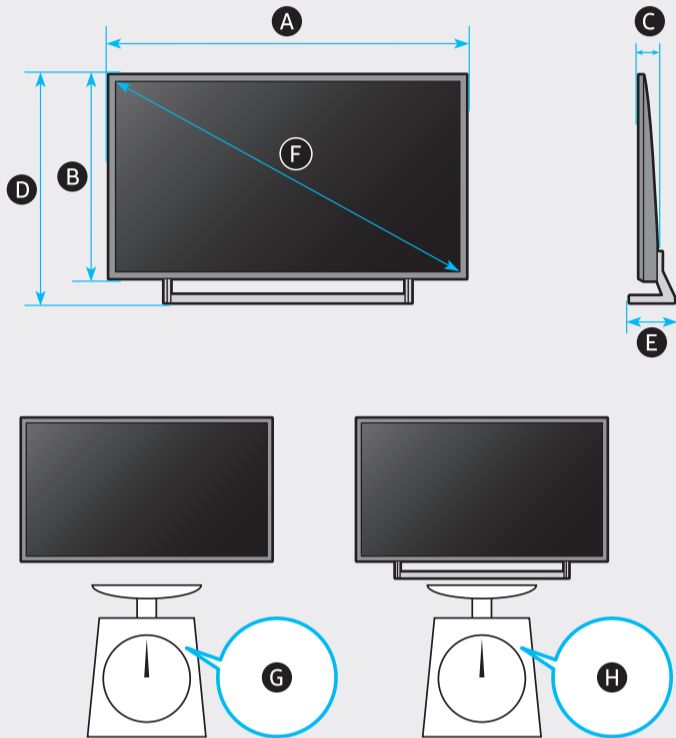

5

	A	B	C	D	E	F	G	H
43Q6*A 43QA6*	38.0 inches (965.5 mm) (96.55 cm)	22.0 inches (559.8 mm) (55.98 cm)	1.0 inches (25.7 mm) (2.57 cm)	24.6 inches (623.6 mm) (62.36 cm)	7.4 inches (187.6 mm) (18.76 cm)	42.5 inches (108 cm)	18.5 lbs (8.4 kg)	19.8 lbs (9.0 kg)
50Q6*A 50QA6*	44.0 inches (1118.3 mm) (111.83 cm)	25.4 inches (644.5 mm) (64.45 cm)	1.0 inches (25.7 mm) (2.57 cm)	28.0 inches (709.4 mm) (70.94 cm)	7.8 inches (199.1 mm) (19.91 cm)	49.5 inches (125 cm)	25.4 lbs (11.5 kg)	26.9 lbs (12.2 kg)
43AU9*** 43UA9***	38.0 inches (966.3 mm) (96.63 cm)	22.1 inches (560.2 mm) (56.02 cm)	1.0 inches (25.7 mm) (2.57 cm)	24.6 inches (624.0 mm) (62.40 cm)	7.4 inches (187.6 mm) (18.76 cm)	42.5 inches (108 cm)	18.5 lbs (8.4 kg)	19.8 lbs (9.0 kg)
50AU9*** 50UA9***	44.1 inches (1119.1 mm) (111.91 cm)	25.4 inches (644.9 mm) (64.49 cm)	1.0 inches (25.7 mm) (2.57 cm)	27.9 inches (709.8 mm) (70.98 cm)	7.8 inches (199.1 mm) (19.91 cm)	49.5 inches (125 cm)	25.4 lbs (11.5 kg)	26.7 lbs (12.1 kg)
55AU9*** 55UA9***	48.5 inches (1232.9 mm) (123.29 cm)	27.9 inches (709.2 mm) (70.92 cm)	1.0 inches (25.7 mm) (2.57 cm)	30.5 inches (774.1 mm) (77.41 cm)	9.8 inches (249.1 mm) (24.91 cm)	54.6 inches (138 cm)	34.2 lbs (15.5 kg)	35.7 lbs (16.2 kg)

\*: 0-9, A-Z

	VESA A x B (mm)	C (mm)	D x 4
43Q6*A 43QA6*	200 x 200	11-13	M8
50Q6*A 50QA6*			
43AU9*** 43UA9***			
50AU9*** 50UA9***			
55AU9*** 55UA9***			

\*: 0-9, A-Z

SAMSUNG

QUICK SETUP GUIDE  
GUIDE D'INSTALLATION RAPIDE  
GUÍA RÁPIDA DE CONFIGURACIÓN  
GUIA RÁPIDO DE INSTALAÇÃO  
KURZANLEITUNG ZUR KONFIGURATION  
GUIDA DI INSTALLAZIONE RAPIDA