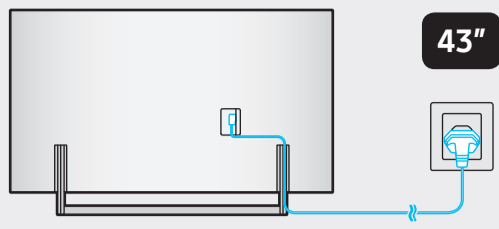

5

	A	B	C	D	E	F	G	H
43Q6*A 43QA6*	38.0 inches (965.5 mm) (96.55 cm)	22.0 inches (559.8 mm) (55.98 cm)	1.0 inches (25.7 mm) (2.57 cm)	24.6 inches (623.6 mm) (62.36 cm)	7.4 inches (187.6 mm) (18.76 cm)	42.5 inches (108 cm)	18.5 lbs (8.4 kg)	19.8 lbs (9.0 kg)
50Q6*A 50QA6*	44.0 inches (1118.3 mm) (111.83 cm)	25.4 inches (644.5 mm) (64.45 cm)	1.0 inches (25.7 mm) (2.57 cm)	28.0 inches (709.4 mm) (70.94 cm)	7.8 inches (199.1 mm) (19.91 cm)	49.5 inches (125 cm)	25.4 lbs (11.5 kg)	26.9 lbs (12.2 kg)
43AU9*** 43UA9***	38.0 inches (966.3 mm) (96.63 cm)	22.1 inches (560.2 mm) (56.02 cm)	1.0 inches (25.7 mm) (2.57 cm)	24.6 inches (624.0 mm) (62.40 cm)	7.4 inches (187.6 mm) (18.76 cm)	42.5 inches (108 cm)	18.5 lbs (8.4 kg)	19.8 lbs (9.0 kg)
50AU9*** 50UA9***	44.1 inches (1119.1 mm) (111.91 cm)	25.4 inches (644.9 mm) (64.49 cm)	1.0 inches (25.7 mm) (2.57 cm)	27.9 inches (709.8 mm) (70.98 cm)	7.8 inches (199.1 mm) (19.91 cm)	49.5 inches (125 cm)	25.4 lbs (11.5 kg)	26.7 lbs (12.1 kg)
55AU9*** 55UA9***	48.5 inches (1232.9 mm) (123.29 cm)	27.9 inches (709.2 mm) (70.92 cm)	1.0 inches (25.7 mm) (2.57 cm)	30.5 inches (774.1 mm) (77.41 cm)	9.8 inches (249.1 mm) (24.91 cm)	54.6 inches (138 cm)	34.2 lbs (15.5 kg)	35.7 lbs (16.2 kg)

\*: 0-9, A-Z

	VESA A x B (mm)	C (mm)	D x 4
43Q6*A 43QA6*	200 x 200	11-13	M8
50Q6*A 50QA6*			
43AU9*** 43UA9***			
50AU9*** 50UA9***			
55AU9*** 55UA9***			

\*: 0-9, A-Z

SAMSUNG

QUICK SETUP GUIDE  
GUIDE D'INSTALLATION RAPIDE  
GUÍA RÁPIDA DE CONFIGURACIÓN  
GUIA RÁPIDO DE INSTALAÇÃO  
KURZANLEITUNG ZUR KONFIGURATION  
GUIDA DI INSTALLAZIONE RAPIDA