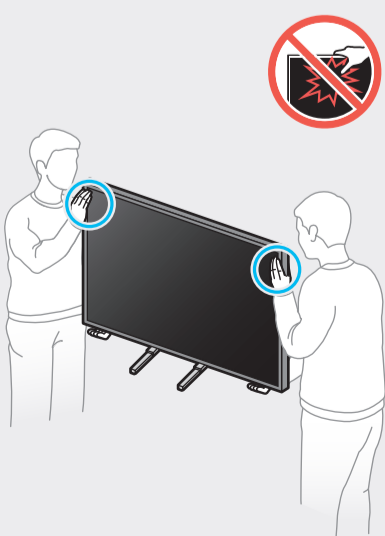

BN68-11606A-04

		USB
		OPTICAL
		HDMI (eARC)
		HDMI
		LAN
		ANT

1

43" - 50"

2

55"

2

3