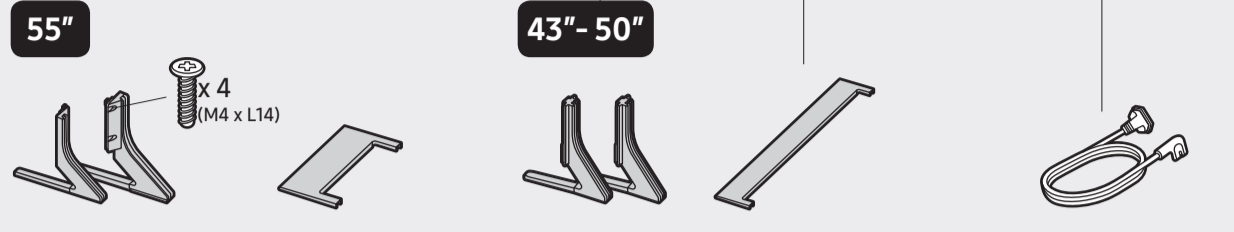

USB
		OPTICAL
		HDMI (eARC)
		HDMI
		LAN
		ANT