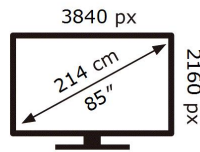

ENERGY

SAMSUNG

UE85AU7105K

155 kWh/1000h

ABCDEF **G**

200 kWh/1000h

2019/2013