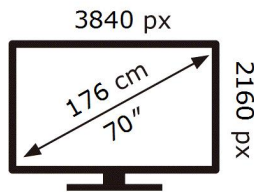

ENERG 

SAMSUNG

UE70AU7100K

151 kWh/1000h

ABCDEF **G**

208 kWh/1000h

2019/2013