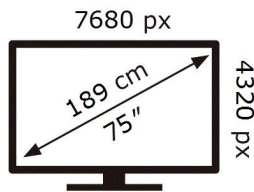

ENERG

SAMSUNG

GQ75QN700AT

253 kWh/1000h

ABCDEF **G**

278 kWh/1000h

2019/2013