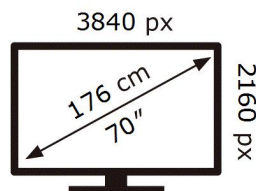

QE70Q60AAU

114 kWh/1000h

ABCDEF **G**

189 kWh/1000h

2019/2013