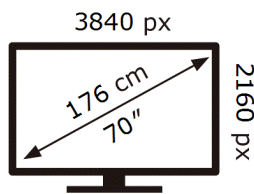

SAMSUNG

QE70Q60AAU

114 kWh/1000h

ABCDEF **G**

189 kWh/1000h

2019/2013

ENERG

SAMSUNG