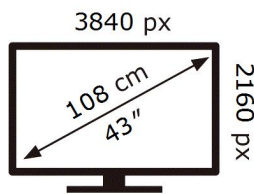

ENERG

SAMSUNG

UE43AU7175U

70 kWh/1000h

ABCDEF **G**

103 kWh/1000h

2019/2013