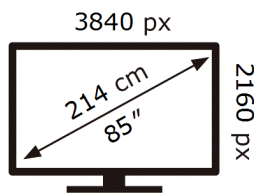

SAMSUNG

QE85LS03AAU

188 kWh/1000h

ABCDEF **G**

334 kWh/1000h

2019/2013

ENERG 

SAMSUNG