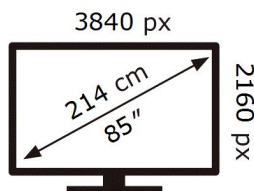

QE85LS03AAU

188 kWh/1000h

ABCDEF **G**

334 kWh/1000h

2019/2013