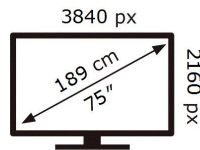

ENERGY

SAMSUNG

UE75AU8000U

172 kWh/1000h

ABCDEF **G**

246 kWh/1000h

2019/2013