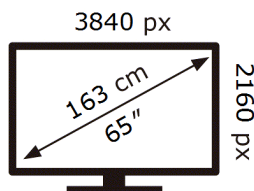

SAMSUNG

BH65T-G

136 kWh/1000h

ABCDEF **G**

150 kWh/1000h

ENERG

SAMSUNG

BH65T-G