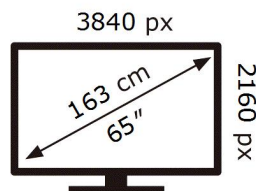

ENERG

SAMSUNG

BH65T-G

136 kWh/1000h

ABCDEF **G**

150 kWh/1000h

2019/2013