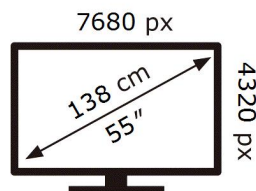

ENERG 

SAMSUNG

QE55QN700AT

198 kWh/1000h

ABCDEF **G**

232 kWh/1000h

2019/2013