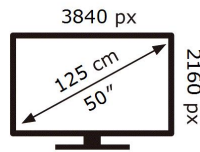

ENERGY

SAMSUNG

UE50AU9000U

89 kWh/1000h

ABCDEF **G**

120 kWh/1000h

2019/2013