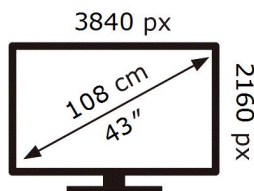

ENERG 

SAMSUNG

UE43AU7000U

70 kWh/1000h

ABCDEF **G**

103 kWh/1000h

2019/2013