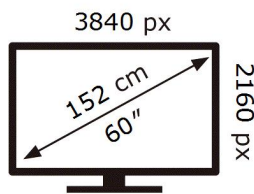

ENERG 

SAMSUNG

UE60AU8072U

121 kWh/1000h

ABCDEF **G**

HDR

172 kWh/1000h

2019/2013