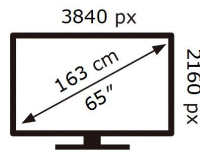

ENERGY

SAMSUNG

QE65Q60AAU

102 kWh/1000h

ABCDEF **G**

170 kWh/1000h

2019/2013