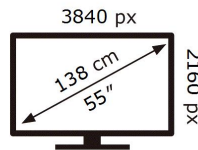

ENERGY

SAMSUNG

QE55Q70AAT

77 kWh/1000h

ABCDEF **G**

150 kWh/1000h

2019/2013