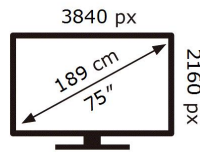

ENERGY

SAMSUNG

QE75Q70AAT

115 kWh/1000h

ABCDEF **G**

213 kWh/1000h

2019/2013