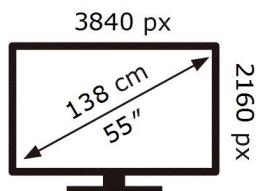

ENERG

SAMSUNG

QE55Q77AAT

77 kWh/1000h

ABCDEF **G**

150 kWh/1000h

2019/2013