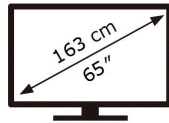

ENERGY

SAMSUNG

QE65QN800AT

242 kWh/1000h

ABCDEF **G**

328 kWh/1000h

7680 px

4320 px