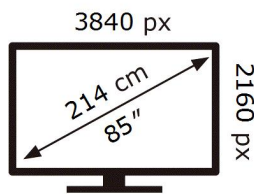

ENERG

SAMSUNG

GQ85Q80AAT

204 kWh/1000h

ABCDEF **G**

451 kWh/1000h

2019/2013