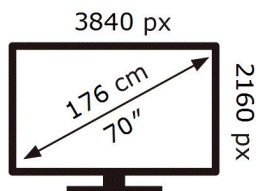

ENERG

SAMSUNG

QE70Q60AAU

114 kWh/1000h

ABCDEF **G**

189 kWh/1000h

2019/2013