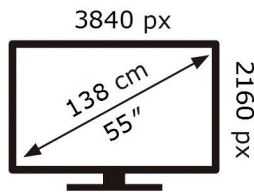

QE55QN95BAT

**93** kWh/1000h

ABCDEF **G**

**HDR**

**193** kWh/1000h

2019/2013