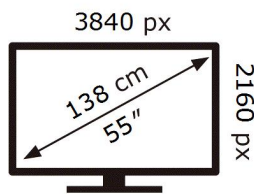

QE55Q80BAT

114 kWh/1000h

ABCDEF **G**

HDR

220 kWh/1000h

2019/2013