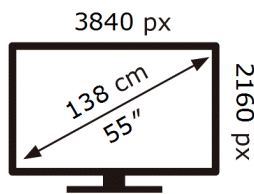

SAMSUNG

QE55Q80BAT

114 kWh/1000h

ABCDEF **G**

220 kWh/1000h

2019/2013

ENERG

SAMSUNG