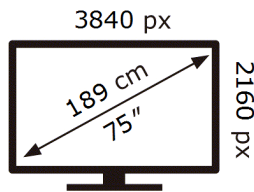

SAMSUNG

QE75Q80BAT

172 kWh/1000h

ABCDEF **G**

357 kWh/1000h

2019/2013

ENERG

SAMSUNG