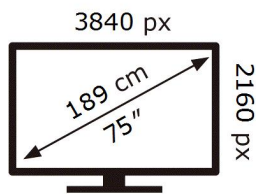

QE75Q80BAT

172 kWh/1000h

ABCDEF **G**

357 kWh/1000h

2019/2013