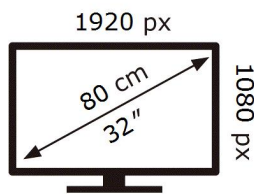

33 kWh/1000h

ABCDEF **G**

HDR

46 kWh/1000h