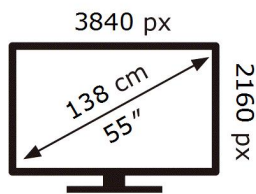

QE55QN85BAT

77 kWh/1000h

ABCDEF **G**

171 kWh/1000h

2019/2013