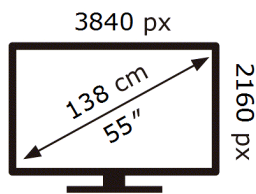

SAMSUNG

QE55QN85BAT

77 kWh/1000h

ABCDEF **G**

171 kWh/1000h

2019/2013

ENERG

SAMSUNG