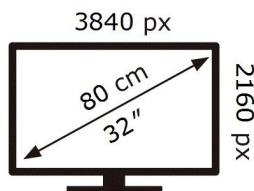

ENERG

SAMSUNG

S32BM80BUU

40 kWh/1000h

ABCDEF **G**

HDR

75 kWh/1000h

2019/2013