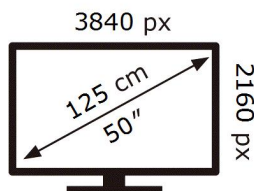

ENERG

SAMSUNG

UE50BU8000K

78 kWh/1000h

ABCDEF **G**

110 kWh/1000h

2019/2013