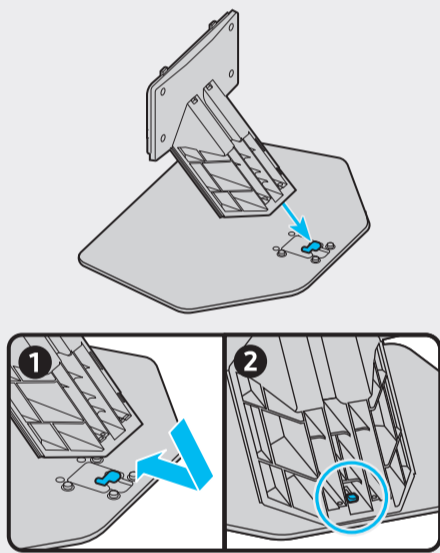

BN68-13694A-00

55"

65"

	USB		USB ←→
	OPTICAL		
	ARC		HDMI (eARC)
			HDMI
			LAN
			ANT

1

2

3

4