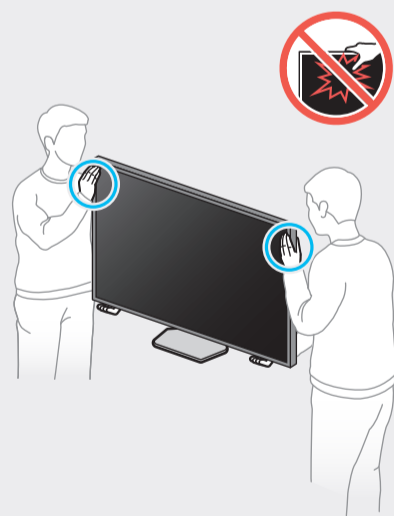

USB		USB ←→
	OPTICAL		
	ARC		HDMI (eARC)
			HDMI
			LAN
			ANT

1

2

3

4

5

6

7

8