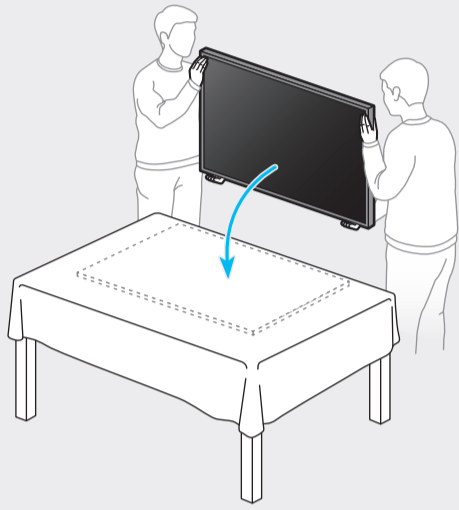

BN68-13694A-00

55"

65"

	USB		USB ←→
	OPTICAL		
	ARC		HDMI (eARC)
			HDMI
			LAN
			ANT

1

2

3

4