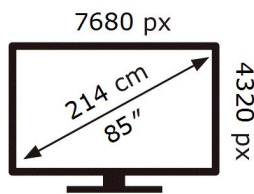

ENERG 

SAMSUNG

GQ85QN800BT

304 kWh/1000h

ABCDEF **G**

450 kWh/1000h

2019/2013