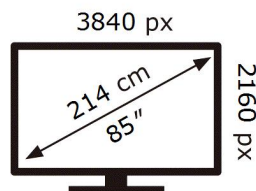

ENERG

SAMSUNG

GQ85QN85BAT

124 kWh/1000h

ABCDEF **G**

293 kWh/1000h

2019/2013