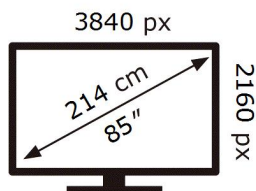

ENERG

SAMSUNG

GQ85QN95BAT

155 kWh/1000h

ABCDEF **G**

364 kWh/1000h

2019/2013