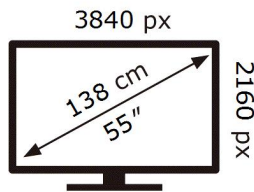

ENERG 

SAMSUNG

GQ55QN95BAT

93 kWh/1000h

ABCDEF **G**

HDR

193 kWh/1000h

2019/2013