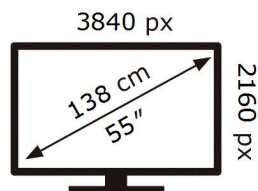

ENERG

SAMSUNG

GQ55QN92BAT

84 kWh/1000h

ABCDEF **G**

188 kWh/1000h

2019/2013