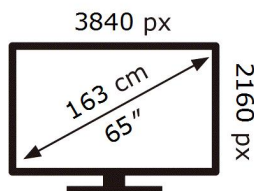

ENERG

SAMSUNG

GQ65QN92BAT

111 kWh/1000h

ABCDEF **G**

HDR

227 kWh/1000h

2019/2013