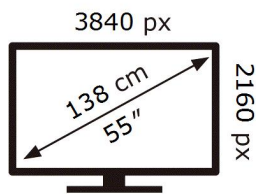

ENERG

SAMSUNG

QE55Q64AAU

77 kWh/1000h

ABCDEF **G**

140 kWh/1000h

2019/2013