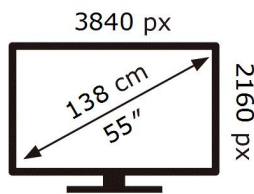

ENERG

SAMSUNG

QE55QN95BAT

93 kWh/1000h

ABCDEF **G**

193 kWh/1000h

2019/2013