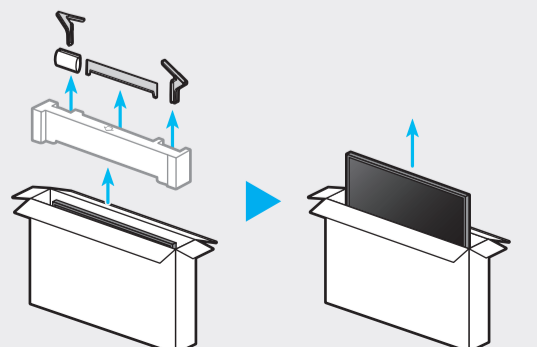

A	B	C	D	E	F	G	H
43BU85**	38.0 inches (966.3 mm) (96.63 cm)	22.1 inches (560.3 mm) (56.03 cm)	1.0 inches (25.7 mm) (2.57 cm)	24.6 inches (624.1 mm) (62.41 cm)	7.4 inches (187.6 mm) (18.76 cm)	42.5 inches (108 cm)	18.5 lbs (8.4 kg)	19.8 lbs (9.0 kg)
50BU85**	44.1 inches (1119.1 mm) (111.91 cm)	25.4 inches (645.0 mm) (64.50 cm)	1.0 inches (25.7 mm) (2.57 cm)	27.9 inches (709.8 mm) (70.98 cm)	7.8 inches (199.1 mm) (19.91 cm)	49.5 inches (125 cm)	25.4 lbs (11.5 kg)	26.7 lbs (12.1 kg)
43Q6*B	38.0 inches (965.5 mm) (96.55 cm)	22.0 inches (559.4 mm) (55.94 cm)	1.0 inches (25.7 mm) (2.57 cm)	24.6 inches (623.7 mm) (62.37 cm)	7.4 inches (187.6 mm) (18.76 cm)	42.5 inches (108 cm)	18.5 lbs (8.4 kg)	19.8 lbs (9.0 kg)
50Q6*B	44.0 inches (1118.3 mm) (111.83 cm)	25.4 inches (644.1 mm) (64.41 cm)	1.0 inches (25.7 mm) (2.57 cm)	28.0 inches (709.4 mm) (70.94 cm)	7.8 inches (199.1 mm) (19.91 cm)	49.5 inches (125 cm)	25.4 lbs (11.5 kg)	26.9 lbs (12.2 kg)
43Q7*B	38.0 inches (965.5 mm) (96.55 cm)	22.0 inches (559.4 mm) (55.94 cm)	1.0 inches (25.7 mm) (2.57 cm)	24.6 inches (623.7 mm) (62.37 cm)	7.4 inches (187.6 mm) (18.76 cm)	42.5 inches (108 cm)	18.5 lbs (8.4 kg)	19.8 lbs (9.0 kg)
50Q7*B	44.0 inches (1118.3 mm) (111.83 cm)	25.4 inches (644.1 mm) (64.41 cm)	1.0 inches (25.7 mm) (2.57 cm)	28.0 inches (709.4 mm) (70.94 cm)	7.8 inches (199.1 mm) (19.91 cm)	49.5 inches (125 cm)	25.4 lbs (11.5 kg)	26.7 lbs (12.1 kg)

*: 0-9, A-Z

	VESA A x B (mm)	C (mm)	D x 4
43BU85**	200 x 200	11-13	M8
50BU85**			
43Q6*B			
50Q6*B			
43Q7*B			
50Q7*B			

*: 0-9, A-Z

SAMSUNG

QUICK SETUP GUIDE
GUIDE D'INSTALLATION RAPIDE
GUÍA RÁPIDA DE CONFIGURACIÓN
GUIA RÁPIDO DE INSTALAÇÃO
KURZANLEITUNG ZUR KONFIGURATION
GUIDA DI INSTALLAZIONE RAPIDA

BN68-13791M-01

43"

50"