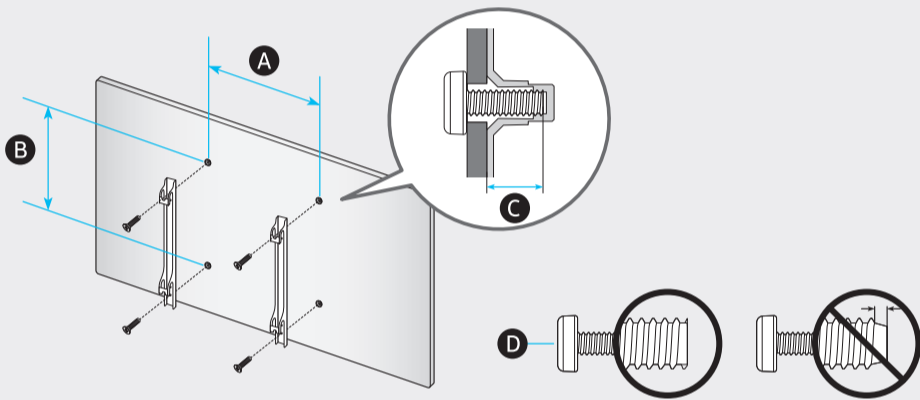

	A	B	C	D	E	F	G	H
43BU85**	38.0 inches (966.3 mm) (96.63 cm)	22.1 inches (560.3 mm) (56.03 cm)	1.0 inches (25.7 mm) (2.57 cm)	24.6 inches (624.1 mm) (62.41 cm)	7.4 inches (187.6 mm) (18.76 cm)	42.5 inches (108 cm)	18.5 lbs (8.4 kg)	19.8 lbs (9.0 kg)
50BU85**	44.1 inches (1119.1 mm) (111.91 cm)	25.4 inches (645.0 mm) (64.50 cm)	1.0 inches (25.7 mm) (2.57 cm)	27.9 inches (709.8 mm) (70.98 cm)	7.8 inches (199.1 mm) (19.91 cm)	49.5 inches (125 cm)	25.4 lbs (11.5 kg)	26.7 lbs (12.1 kg)
43Q6*B	38.0 inches (965.5 mm) (96.55 cm)	22.0 inches (559.4 mm) (55.94 cm)	1.0 inches (25.7 mm) (2.57 cm)	24.6 inches (623.7 mm) (62.37 cm)	7.4 inches (187.6 mm) (18.76 cm)	42.5 inches (108 cm)	18.5 lbs (8.4 kg)	19.8 lbs (9.0 kg)
50Q6*B	44.0 inches (1118.3 mm) (111.83 cm)	25.4 inches (644.1 mm) (64.41 cm)	1.0 inches (25.7 mm) (2.57 cm)	28.0 inches (709.4 mm) (70.94 cm)	7.8 inches (199.1 mm) (19.91 cm)	49.5 inches (125 cm)	25.4 lbs (11.5 kg)	26.9 lbs (12.2 kg)
43Q7*B	38.0 inches (965.5 mm) (96.55 cm)	22.0 inches (559.4 mm) (55.94 cm)	1.0 inches (25.7 mm) (2.57 cm)	24.6 inches (623.7 mm) (62.37 cm)	7.4 inches (187.6 mm) (18.76 cm)	42.5 inches (108 cm)	18.5 lbs (8.4 kg)	19.8 lbs (9.0 kg)
50Q7*B	44.0 inches (1118.3 mm) (111.83 cm)	25.4 inches (644.1 mm) (64.41 cm)	1.0 inches (25.7 mm) (2.57 cm)	28.0 inches (709.4 mm) (70.94 cm)	7.8 inches (199.1 mm) (19.91 cm)	49.5 inches (125 cm)	25.4 lbs (11.5 kg)	26.7 lbs (12.1 kg)

\*: 0-9, A-Z

	VESA A x B (mm)	C (mm)	D x 4
43BU85**	200 x 200	11-13	M8
50BU85**			
43Q6*B			
50Q6*B			
43Q7*B			
50Q7*B			

\*: 0-9, A-Z

**SAMSUNG**

QUICK SETUP GUIDE  
 GUIDE D'INSTALLATION RAPIDE  
 GUÍA RÁPIDA DE CONFIGURACIÓN  
 GUIA RÁPIDO DE INSTALAÇÃO  
 KURZANLEITUNG ZUR KONFIGURATION  
 GUIDA DI INSTALLAZIONE RAPIDA