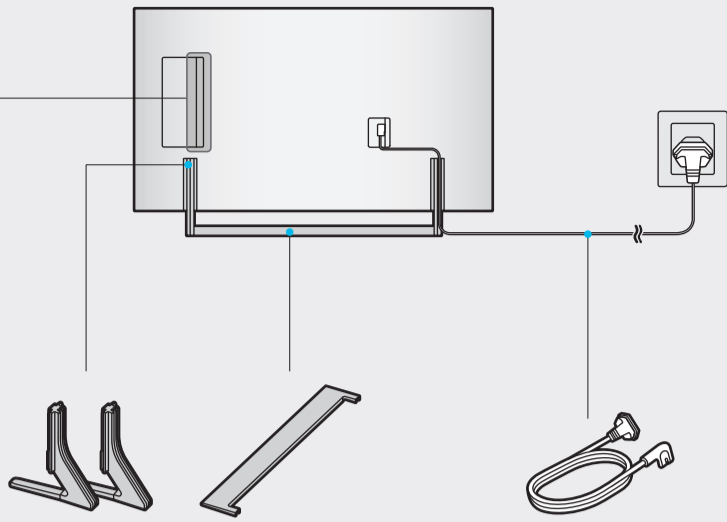

BN68-13791M-01

43"

50"

		USB ↔
		OPTICAL
		HDMI (eARC)
		HDMI
		LAN
		ANT

1

2

3

4