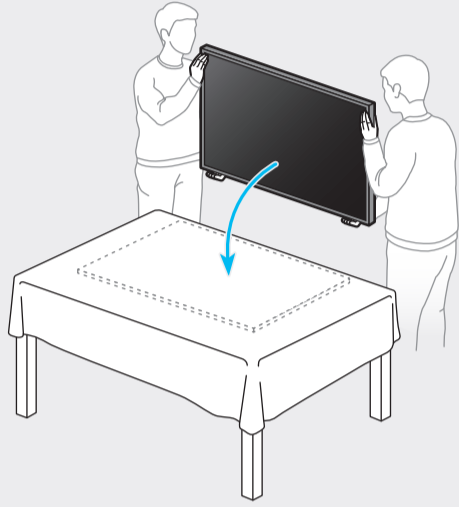

BN68-13791M-01

43"

50"

		USB ↔
		OPTICAL
		HDMI (eARC)
		HDMI
		LAN
		ANT

1

2

3

4