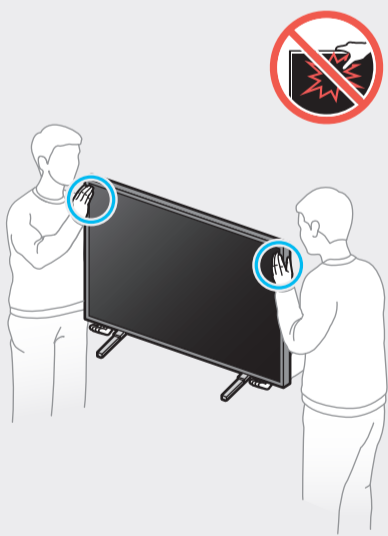

BN68-13791M-01

43"

50"

		USB ↔
		OPTICAL
		HDMI (eARC)
		HDMI
		LAN
		ANT

1

2

3

4