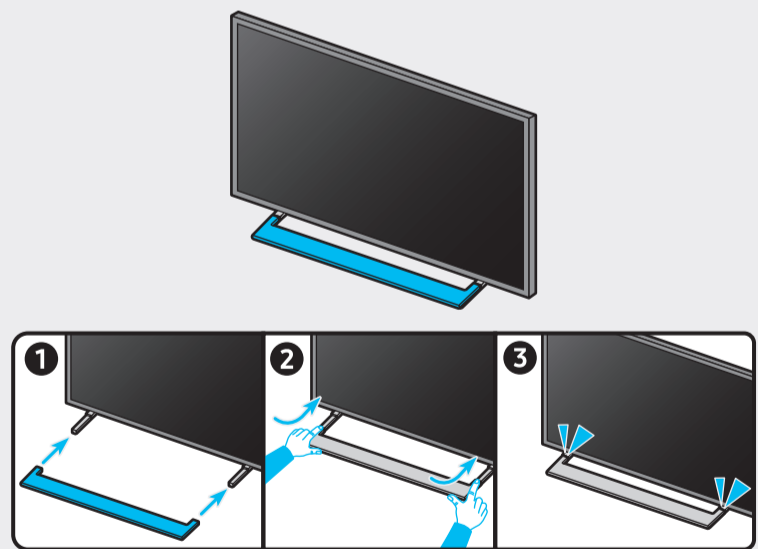

BN68-13791M-01

43"

50"

		USB ↔
		OPTICAL
		HDMI (eARC)
		HDMI
		LAN
		ANT

1

2

3

4