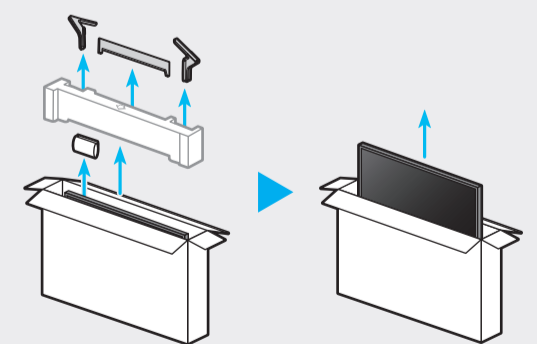

A	B	C	D	E	F	G	H
43BU85**	38.0 inches (966.3 mm) (96.63 cm)	22.1 inches (560.3 mm) (56.03 cm)	1.0 inches (25.7 mm) (2.57 cm)	24.6 inches (624.1 mm) (62.41 cm)	7.4 inches (187.6 mm) (18.76 cm)	42.5 inches (108 cm)	18.5 lbs (8.4 kg)	19.8 lbs (9.0 kg)
50BU85**	44.1 inches (1119.1 mm) (111.91 cm)	25.4 inches (645.0 mm) (64.50 cm)	1.0 inches (25.7 mm) (2.57 cm)	27.9 inches (709.8 mm) (70.98 cm)	7.8 inches (199.1 mm) (19.91 cm)	49.5 inches (125 cm)	25.4 lbs (11.5 kg)	26.7 lbs (12.1 kg)
43Q6*B	38.0 inches (965.5 mm) (96.55 cm)	22.0 inches (559.4 mm) (55.94 cm)	1.0 inches (25.7 mm) (2.57 cm)	24.6 inches (623.7 mm) (62.37 cm)	7.4 inches (187.6 mm) (18.76 cm)	42.5 inches (108 cm)	18.5 lbs (8.4 kg)	19.8 lbs (9.0 kg)
50Q6*B	44.0 inches (1118.3 mm) (111.83 cm)	25.4 inches (644.1 mm) (64.41 cm)	1.0 inches (25.7 mm) (2.57 cm)	28.0 inches (709.4 mm) (70.94 cm)	7.8 inches (199.1 mm) (19.91 cm)	49.5 inches (125 cm)	25.4 lbs (11.5 kg)	26.9 lbs (12.2 kg)
43Q7*B	38.0 inches (965.5 mm) (96.55 cm)	22.0 inches (559.4 mm) (55.94 cm)	1.0 inches (25.7 mm) (2.57 cm)	24.6 inches (623.7 mm) (62.37 cm)	7.4 inches (187.6 mm) (18.76 cm)	42.5 inches (108 cm)	18.5 lbs (8.4 kg)	19.8 lbs (9.0 kg)
50Q7*B	44.0 inches (1118.3 mm) (111.83 cm)	25.4 inches (644.1 mm) (64.41 cm)	1.0 inches (25.7 mm) (2.57 cm)	28.0 inches (709.4 mm) (70.94 cm)	7.8 inches (199.1 mm) (19.91 cm)	49.5 inches (125 cm)	25.4 lbs (11.5 kg)	26.7 lbs (12.1 kg)

*: 0-9, A-Z

	VESA A x B (mm)	C (mm)	D x 4
43BU85**	200 x 200	11-13	M8
50BU85**			
43Q6*B			
50Q6*B			
43Q7*B			
50Q7*B			

*: 0-9, A-Z

SAMSUNG

QUICK SETUP GUIDE
GUIDE D'INSTALLATION RAPIDE
GUÍA RÁPIDA DE CONFIGURACIÓN
GUIA RÁPIDO DE INSTALAÇÃO
KURZANLEITUNG ZUR KONFIGURATION
GUIDA DI INSTALLAZIONE RAPIDA

BN68-13791M-01

43"

50"