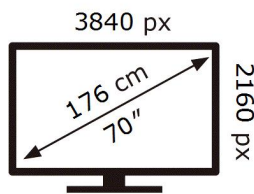

ENERG

SAMSUNG

UE70TU7102K

161 kWh/1000h

ABCDEF **G**

217 kWh/1000h

2019/2013