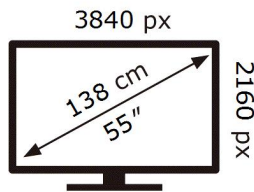

ENERG

SAMSUNG

QE55Q70BAT

93 kWh/1000h

ABCDEF **G**

161 kWh/1000h

2019/2013