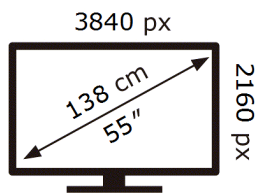

SAMSUNG

UE55BU8500K

93 kWh/1000h

ABCDEF **G**

130 kWh/1000h

2019/2013