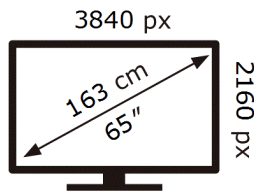

**SAMSUNG**

UE65BU8500K

**124** kWh/1000h

ABCDEF **G**

**182** kWh/1000h

**ENERG**

**SAMSUNG**

UE65BU8500K