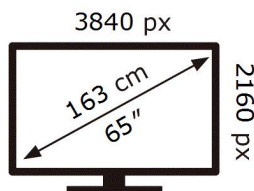

124 kWh/1000h

ABCDEF **G**

HDR

182 kWh/1000h