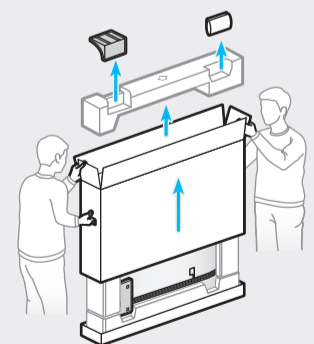

9

	A	B	C	D	E	F	G	H
75QN9*B	65.7 inches (1670.0 mm) (167.00 cm)	37.7 inches (957.4 mm) (95.74 cm)	1.1 inches (26.7 mm) (2.67 cm)	40.2 inches (1020.0 mm) (102.00 cm)	12.5 inches (317.9 mm) (31.79 cm)	74.5 inches (189 cm)	77.2 lbs (35.0 kg)	98.8 lbs (44.8 kg)
85QN9*B	74.5 inches (1892.2 mm) (189.22 cm)	42.6 inches (1081.9 mm) (108.19 cm)	1.1 inches (27.2 mm) (2.72 cm)	45.1 inches (1144.3 mm) (114.43 cm)	14.4 inches (365.5 mm) (36.55 cm)	84.5 inches (214 cm)	98.1 lbs (44.5 kg)	125.0 lbs (56.7 kg)

*: 0-9, A-Z

	VESA A x B (mm)	C (mm)	D x 4
75QN9*B	400 x 400	11-13	M8
85QN9*B	600 x 400		

*: 0-9, A-Z

SAMSUNG

QUICK SETUP GUIDE
GUIDE D'INSTALLATION RAPIDE
GUÍA RÁPIDA DE CONFIGURACIÓN
GUIA RÁPIDO DE INSTALAÇÃO
KURZANLEITUNG ZUR KONFIGURATION
GUIDA DI INSTALLAZIONE RAPIDA

75"

85"