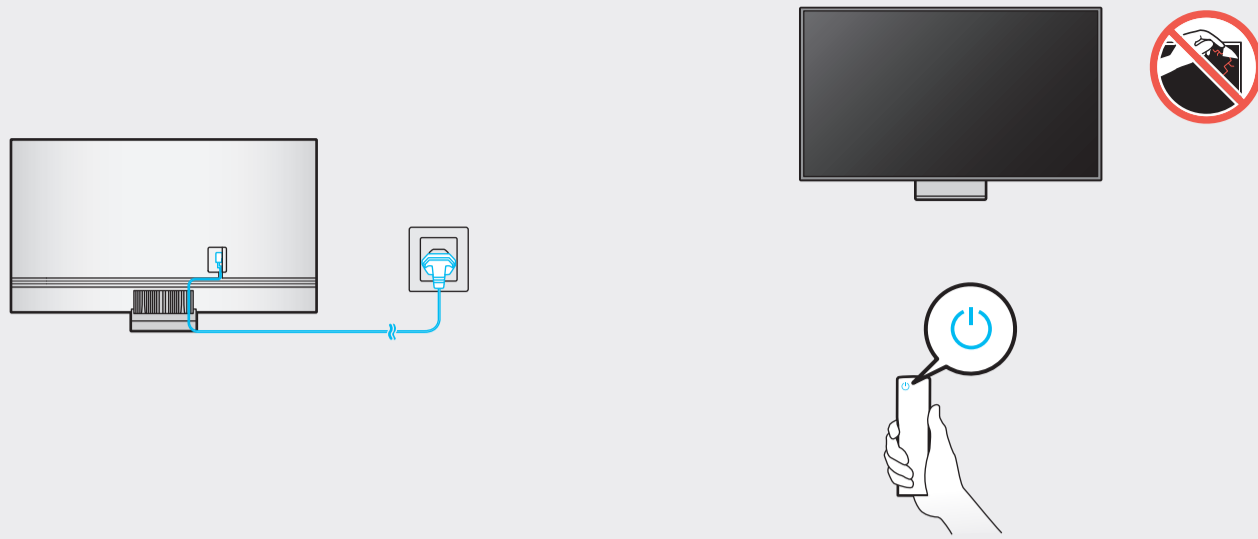

9

	A	B	C	D	E	F	G	H
75QN9*B	65.7 inches (1670.0 mm) (167.00 cm)	37.7 inches (957.4 mm) (95.74 cm)	1.1 inches (26.7 mm) (2.67 cm)	40.2 inches (1020.0 mm) (102.00 cm)	12.5 inches (317.9 mm) (31.79 cm)	74.5 inches (189 cm)	77.2 lbs (35.0 kg)	98.8 lbs (44.8 kg)
85QN9*B	74.5 inches (1892.2 mm) (189.22 cm)	42.6 inches (1081.9 mm) (108.19 cm)	1.1 inches (27.2 mm) (2.72 cm)	45.1 inches (1144.3 mm) (114.43 cm)	14.4 inches (365.5 mm) (36.55 cm)	84.5 inches (214 cm)	98.1 lbs (44.5 kg)	125.0 lbs (56.7 kg)

*: 0-9, A-Z