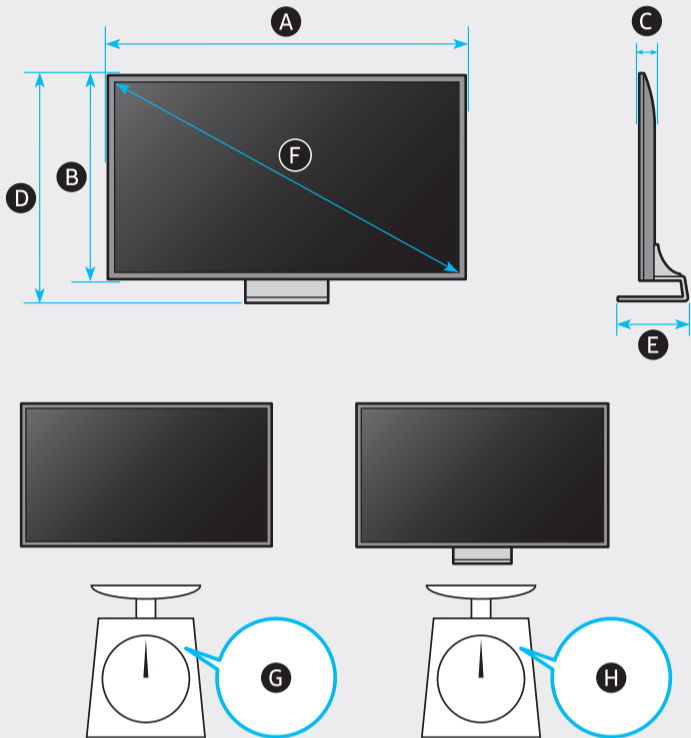

9

	A	B	C	D	E	F	G	H
75QN9*B	65.7 inches (1670.0 mm) (167.00 cm)	37.7 inches (957.4 mm) (95.74 cm)	1.1 inches (26.7 mm) (2.67 cm)	40.2 inches (1020.0 mm) (102.00 cm)	12.5 inches (317.9 mm) (31.79 cm)	74.5 inches (189 cm)	77.2 lbs (35.0 kg)	98.8 lbs (44.8 kg)
85QN9*B	74.5 inches (1892.2 mm) (189.22 cm)	42.6 inches (1081.9 mm) (108.19 cm)	1.1 inches (27.2 mm) (2.72 cm)	45.1 inches (1144.3 mm) (114.43 cm)	14.4 inches (365.5 mm) (36.55 cm)	84.5 inches (214 cm)	98.1 lbs (44.5 kg)	125.0 lbs (56.7 kg)

*: 0-9, A-Z

	VESA A x B (mm)	C (mm)	D x 4
75QN9*B	400 x 400	11-13	M8
85QN9*B	600 x 400		

*: 0-9, A-Z

SAMSUNG

QUICK SETUP GUIDE
 GUIDE D'INSTALLATION RAPIDE
 GUÍA RÁPIDA DE CONFIGURACIÓN
 GUIA RÁPIDO DE INSTALAÇÃO
 KURZANLEITUNG ZUR KONFIGURATION
 GUIDA DI INSTALLAZIONE RAPIDA

75"

85"