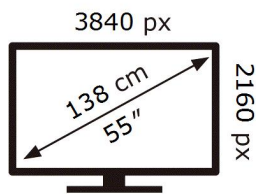

**ENERG** 

**SAMSUNG**

GQ55QN94BAT

**84** kWh/1000h

ABCDEF **G**

**188** kWh/1000h

2019/2013