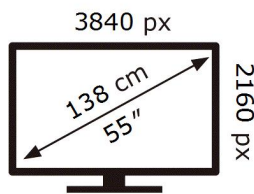

QE55S95BAT

109 kWh/1000h

ABCDEF **G**

200 kWh/1000h

2019/2013