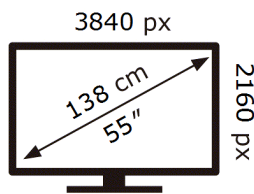

SAMSUNG

QE55S95BAT

109 kWh/1000h

ABCDEF **G**

200 kWh/1000h

2019/2013

ENERG

SAMSUNG